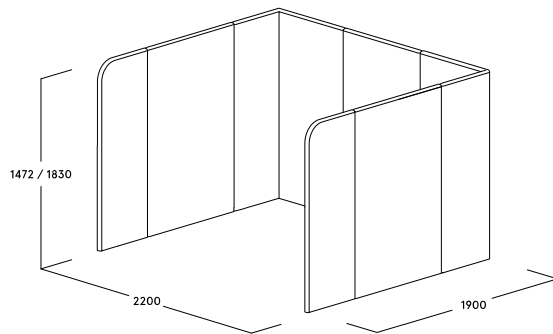

Dimensions