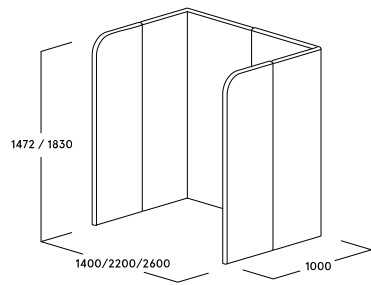

Dimensions