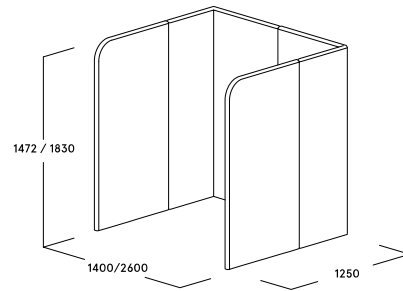

Dimensions