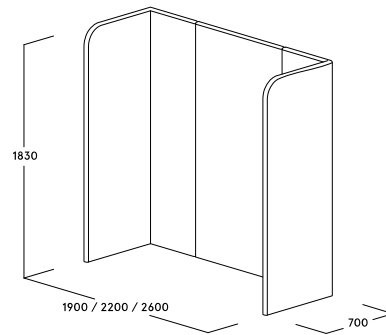

Dimensions