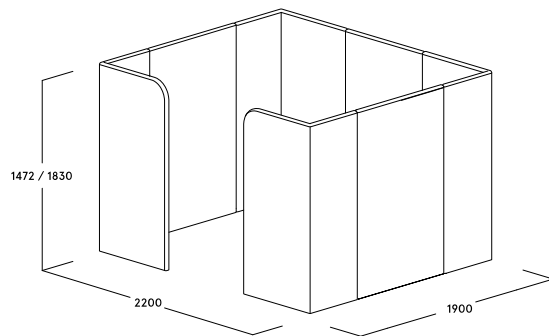

Dimensions