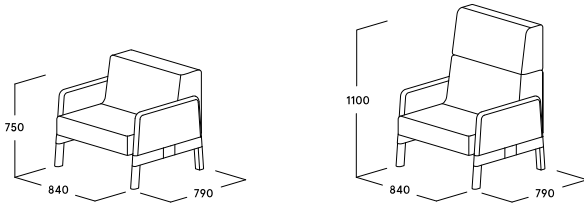

Dimensions