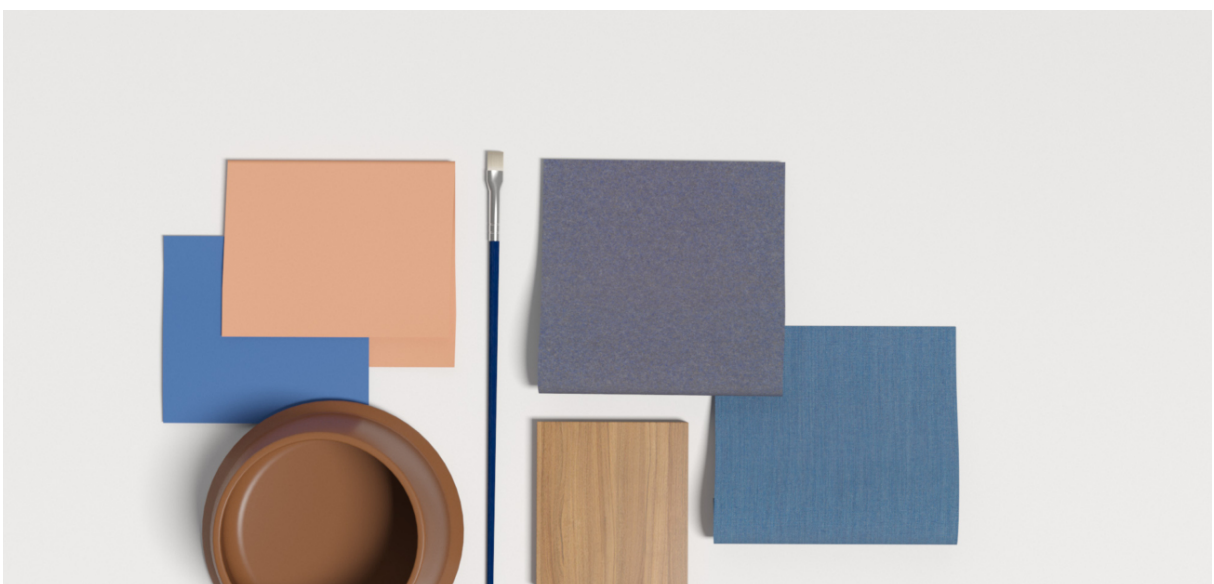

Textiles: kvadrat Divina MD (0753), kvadrat Remix (762)

Gestellfarbe/Oberflächen: Walnut

Download planning data

Community docks 4,7qm 3DS

Community docks 4,7qm

Community docks 4,7qm FBX

Community docks 4,7qm OBJ

Community docks 4,7qm Texturen